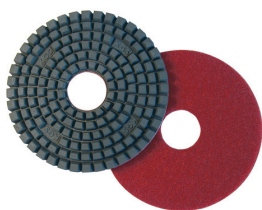

Glass as material

As material glass is at the same time fragile and hard; as a result of development work lots of variations have been created of glass.

When choosing the right tools for glass you need to consider about the special requirements for working with glass; i.e. when cutting glass it depends on the type of the glass what kind of blade you should use.

Our professional sales personnel will help you find the right product and overall solution.